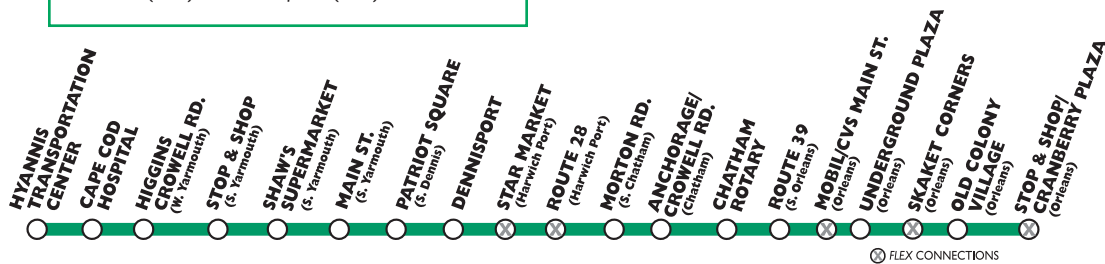

CCRTA buses have bike racks.
 Space is limited.

Pets: only service animals are allowed to board.

CCRTA buses are accessible to people who use wheelchairs and others with limited mobility.

ADA Para-Transit Service: Door-to-door shared-ride service for qualified individuals unable to use the CCRTA fixed route buses.

H2O Hyannis-Orleans

Effective SEPT. 6, 2011
 through JUNE 17, 2012
 Monday through Saturday

Use the H2O Hyannis-Orleans for:

- Accommodations and Attractions on Route 28
- Patriot Square Shopping and Movies
- Orleans District Court (on request)
- Cape Cod Hospital - inbound to Hyannis (on request)
- Underground Plaza (on request)
- New England Golf Course

Ⓜ FLEX Connections. Connect in Orleans center by disembarking at the CVS/Mobile stop and walking across the street to the Land Ho.

- Meet the bus at any designated stop or flag the driver to stop anywhere along the route.
- Go to capcodrta.org to view real-time vehicle locations and estimated arrival times.
- Discount multi ride passes are available from the driver.

The H2O Hyannis-Orleans conveniently connects to the Sealine Hyannis-Falmouth/Woods Hole to Centerville, Osterville, Cotuit, Mashpee Commons, the Falmouth Mall, and Woods Hole; the Barnstable Villager to shopping malls, Cape Cod Community College, Barnstable Village and the Barnstable County Complex; and connects with inter city buses. Connect in Orleans or Harwich to the FLEX bus.