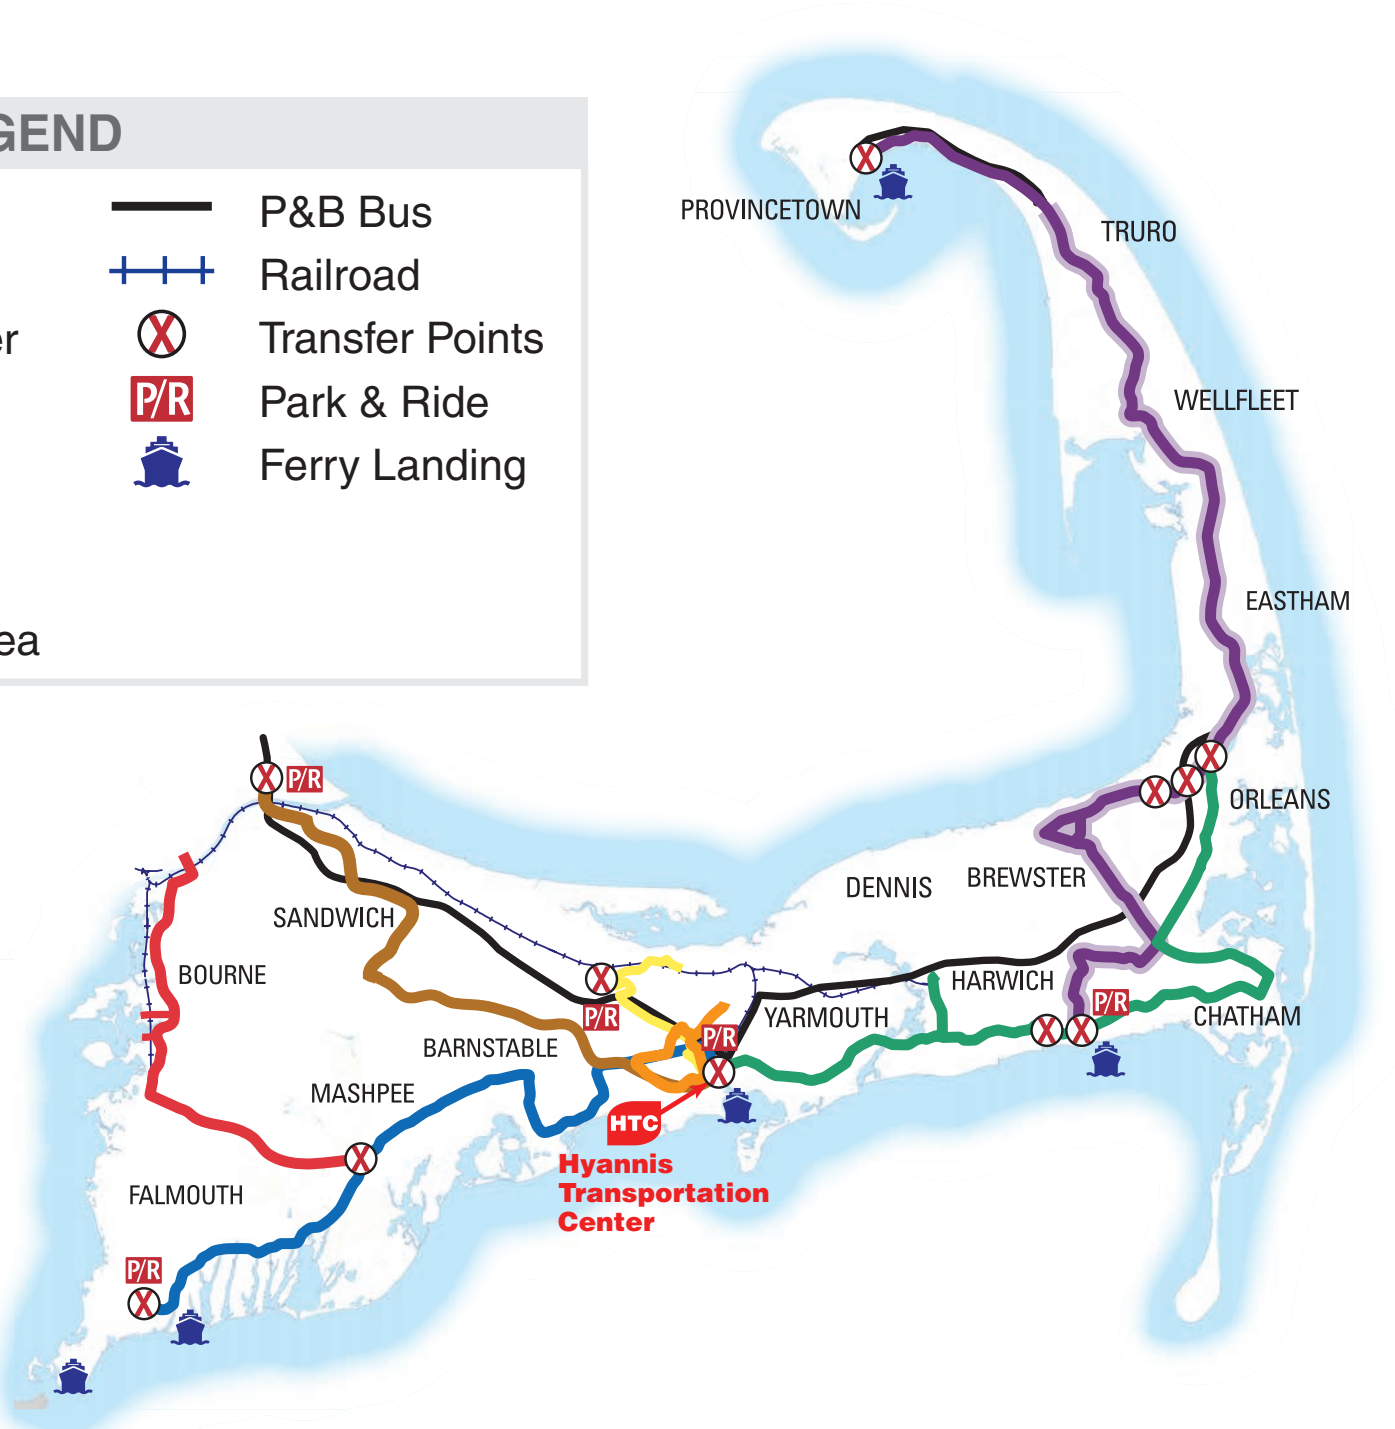

# LEGEND

- |   |                              |   |                 |
|---|------------------------------|---|-----------------|
|  | Bourne Run                   |  | P&B Bus         |
|  | Sandwich Line                |  | Railroad        |
|  | Barnstable Villager          |  | Transfer Points |
|  | Hyannis Loop                 |  | Park & Ride     |
|  | Sealine                      |  | Ferry Landing   |
|  | H2O                          |   |                 |
|  | Flex and Flex Off-Route Area |   |                 |