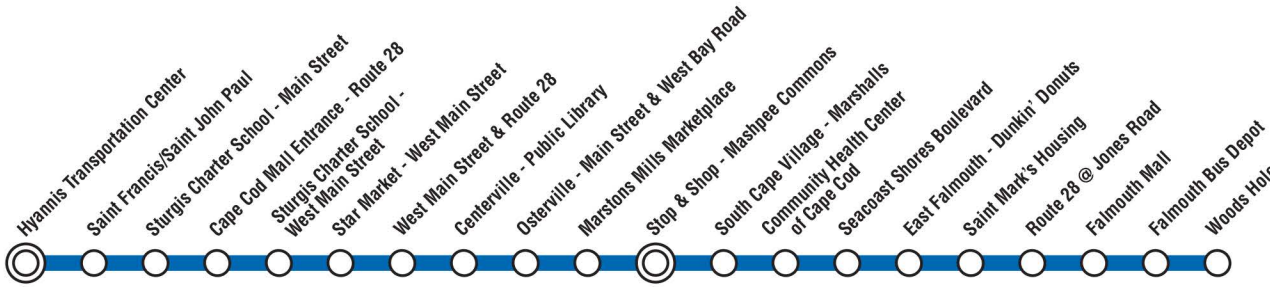

Sealine Hyannis to Falmouth/Woods Hole

January 28, 2017 through June 23, 2017

MONDAY THROUGH SATURDAY

LEGEND

- No service at these times on Saturdays or school vacations
- -- No service at this time.
- ⏏ Bus Shelter
- ⊙ Connections

NEXTbus Stop # Hyannis to Falmouth/Woods Hole

	AM								PM							
33 Sturgis Charter School - Main Street	--	--	--	--	--	--	--	--	--	--	--	--	--	--	5:20*	--
1 Hyannis Transportation Center	5:30*	6:30*	7:30	8:30	9:30	10:30	11:30	12:30	1:30	2:30	--	3:30	--	4:30	5:30	6:30
32 Saint Francis/Saint John Paul	--	--	--	--	--	--	--	--	--	--	--	3:20*	--	--	--	--
33 Sturgis Charter School - Main Street	--	--	--	--	--	--	--	--	--	--	--	3:30*	--	--	--	--
17 Cape Cod Mall Entrance - Route 28 ⏏	5:35*	6:35*	7:35	8:35	9:35	10:35	11:35	12:35	1:35	2:35	--	3:35	--	4:35	5:35	6:35
35 Sturgis Charter School - West Main Street	--	--	--	--	--	--	--	--	--	--	--	--	--	3:33*	--	--
134 Star Market - West Main Street	--	--	--	--	--	--	--	--	--	--	--	--	--	3:37*	--	--
18 West Main Street & Route 28	5:39*	6:39*	7:39	8:39	9:39	10:39	11:39	12:39	1:39	2:39	3:41*	3:39	3:41*	4:39	5:39	6:39
19 Centerville - Public Library	--	--	7:44	8:44	9:44	10:44	11:44	12:44	1:44	2:44	3:46*	3:44	3:46*	4:44	5:44	6:44
20 Osterville - Main Street & West Bay Road	--	--	7:52	8:52	9:52	10:52	11:52	12:52	1:52	2:52	3:53*	3:52	3:53*	4:52	5:52	6:52
21 Marstons Mills Marketplace	5:45*	6:45*	8:03	9:03	10:03	11:03	12:03	1:03	2:03	3:03	4:03*	4:03	4:03*	5:03	6:03	7:03
22 Stop & Shop - Mashpee Commons	5:54*	6:54*	8:12	9:12	10:12	11:12	12:12	1:12	2:12	3:12	4:12*	4:12	4:12*	5:12	6:12	7:12
23 South Cape Village ⏏	--	--	8:19	9:19	10:19	11:19	12:19	1:19	2:19	3:19	--	4:19	--	5:19	6:19	7:19
24 Community Health Center of Cape Cod ⏏	--	--	8:23	9:23	10:23	11:23	12:23	1:23	2:23	3:23	--	4:23	--	5:23	6:23	--
140 Seacoast Shores Boulevard ⏏	6:00*	7:00*	8:29	9:29	10:29	11:29	12:29	1:29	2:29	3:29	--	4:29	--	5:29	6:29	7:29
25 East Falmouth - Dunkin' Donuts ⏏	6:02*	7:02*	8:31	9:31	10:31	11:31	12:31	1:31	2:31	3:31	--	4:31	--	5:31	6:31	7:31
155 Saint Mark's Housing ⏏	6:05*	7:05*	8:34	9:34	10:34	11:34	12:34	1:34	2:34	3:34	--	4:34	--	5:34	6:34	7:34
28 Route 28 @ Jones Road	6:10*	7:10*	--	--	--	--	--	--	--	--	--	--	--	--	--	--
29 Falmouth Mall	--	--	8:41	9:41	10:41	11:41	12:41	1:41	2:41	3:41	--	4:41	--	5:41	6:41	7:41
30 Falmouth Bus Depot	6:16*	7:16*	8:48	9:48	10:48	11:48	12:48	1:48	2:48	3:48	--	4:48	--	5:48	6:48	7:48
31 Woods Hole	6:26*	7:26*	8:59	9:59	10:59	11:59	12:59	1:59	2:59	3:59	--	4:59	--	5:59	6:59	7:59

- The Sealine services Route 28 from the Hyannis Transportation Center to Woods Hole.
- The Sealine connects with the Bourne Run at Mashpee Commons. It also connects with the Barnstable Villager, H2O, Sandwich Line and the Hyannis Loop at the Hyannis Transportation Center.
- The Sealine runs 6 days a week.

Sealine On Request:
To schedule a pick-up from one of the following On Request locations, please call Cape Cod RTA Customer Service at 800.352.7155

- Barnstable Municipal Airport
- Barnstable Senior Center
- Boys & Girls Club, Mashpee
- Mashpee Medical Center